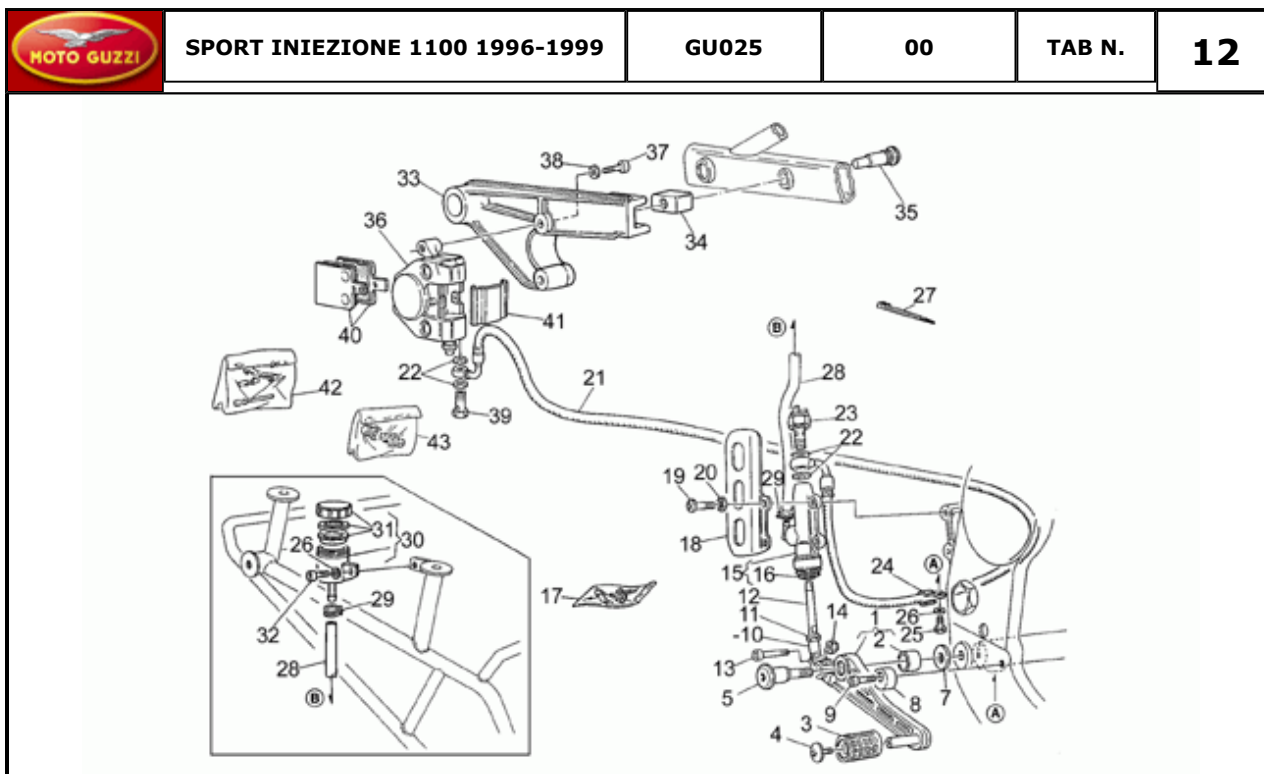

Pos.	Description	Year	I_M_	Country	Version	Code	Q.ty	P.Cod.
1	Rear brake lever	-	-	-	-	GU37677005	1	
2	Bush	-	-	-	-	GU37678105	1	
3	Rubber spacer	-	-	-	-	GU14251001	1	
4	Screw	-	-	-	-	GU98230616	1	
5	Pin	-	-	-	-	GU37676605	1	
7	Washer	-	-	-	-	GU95100342	1	
8	Cam	-	-	-	-	GU30677600	1	
9	Hex socket screw M6X25	-	-	-	-	GU98622325	1	
10	Ball joint	-	-	-	-	GU30675300	1	
11	Nut	-	-	-	-	GU92602206	1	
12	Master cylinder rod	-	-	-	-	GU01675200	1	
13	Screw	-	-	-	-	GU98622320	1	
14	Nut M6x1	-	-	-	-	GU92630206	1	
15	Rear master cylinder	-	-	-	-	GU30666900	1	
16	Protection collar	-	-	-	-	GU30530525	1	
17	Pump connection overhaul unit	-	-	-	-	GU19659500	1	
18	Pump protection plate	-	-	-	-	GU30665400	1	
19	Screw	-	-	-	-	GU98230620	2	
20	Washer 6,4x10x0,7	-	-	-	-	GU14217901	2	
21	Rear brake hose	-	-	-	-	GU02657500	1	
22	Gasket	-	-	-	-	GU25656100	4	
23	Brake light switch	-	-	-	-	GU14657050	1	
24	Hose clamp	-	-	-	-	GU19718000	1	
25	Screw	-	-	-	-	GU98054310	1	
26	Washer 6,15x11x0,8	-	-	-	-	GU95004206	2	
27	Hose clamp 2,4x92	-	-	-	-	GU49609601	3	
28	Rear brake hose	-	-	-	-	GU00823950050	1	
29	Hose clamp	-	-	-	-	GU19157800	2	
30	Brake oil tank complete	-	-	-	-	GU30663500	1	
31	Tank cover	-	-	-	-	GU30661101	1	
32	Hex socket screw M6x16	-	-	-	-	GU98612316	1	
33	Brake hanger plate	-	-	-	-	GU01635800	1	
34	Block	-	-	-	-	GU37636105	1	
35	Special screw	-	-	-	-	GU37638605	1