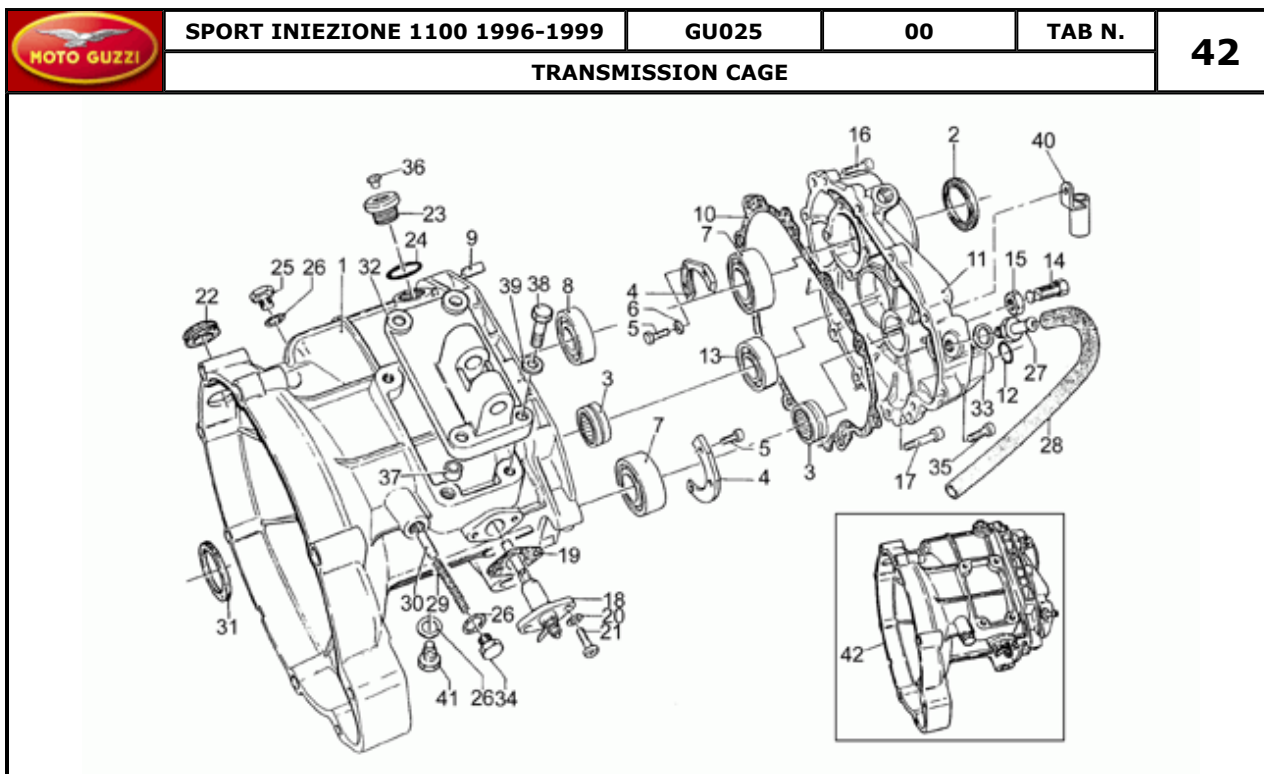

Pos.	Description	Year	I_M	Country	Version	Code	Q.ty	P.Cod.
1	Transmission cage	-	-	-	-	GU37200205	1	
2	Gasket ring 35x47x7	-	-	-	-	GU90403547	1	
3	Roller bearing 17x35x15	-	-	-	-	GU92256218	2	
4	Plate	-	-	-	-	GU14213803	2	
5	Hex socket screw M6X16	-	-	-	-	GU98622316	6	
6	Washer 6,4x10x0,7	-	-	-	-	GU14217901	6	
7	Ball bearing AF/AS 25x52	-	-	-	-	GU92218424	2	
8	Roller bearing AS 17x47x14	-	-	-	-	GU92234717	1	
9	Pin	-	-	-	-	GU95512081	2	
10	Gasket	-	-	-	-	GU14201110	1	
11	Box cover	-	-	-	-	GU37200805	1	
12	O-ring 13,95x2,92	-	-	-	-	GU90706140	1	
13	Ball bearing AP 17x47x14	-	-	-	-	GU92201417	1	
14	Screw	-	-	-	-	GU14237800	1	
15	Low nut M12x1,25	-	-	-	-	GU92602512	1	
16	Hex socket screw M6X25	-	-	-	-	GU98622325	9	
17	Screw M6X35	-	-	-	-	GU98620335	1	
18	Neutral indicator switch	-	-	-	-	GU12207200	1	
19	Gasket	-	-	-	-	GU12207700	1	
20	Washer 6,4x10x0,7	-	-	-	-	GU14217901	2	
21	Screw	-	-	-	-	GU98230615	2	
22	Plug	-	-	-	-	GU93180220	1	
23	Oil plug	-	-	-	-	GU12022600	1	
24	O-ring 20,24X2,62	-	-	-	-	GU90706203	1	
25	Oil level plug	-	-	-	-	GU95980214	1	
26	Gasket	-	-	-	-	GU10528900	3	
27	Oil breather valve	-	-	-	-	GU14204955	1	
28	Rubber pipe 12,5X7,8 5/16"	-	-	-	-	GU00823956080	1	
29	Lever return spring	-	-	-	-	GU94321067	1	
30	Pawl	-	-	-	-	GU55234700	1	
31	Gasket ring 35x47x7/6,5	-	-	-	-	GU90403548	1	
32	Gearbox housing support	-	-	-	-	GU30202300	1	
33	Gasket 8,25x15x1	-	-	-	-	GU12154200	1	
34	Plug	-	-	-	-	GU95980610	1