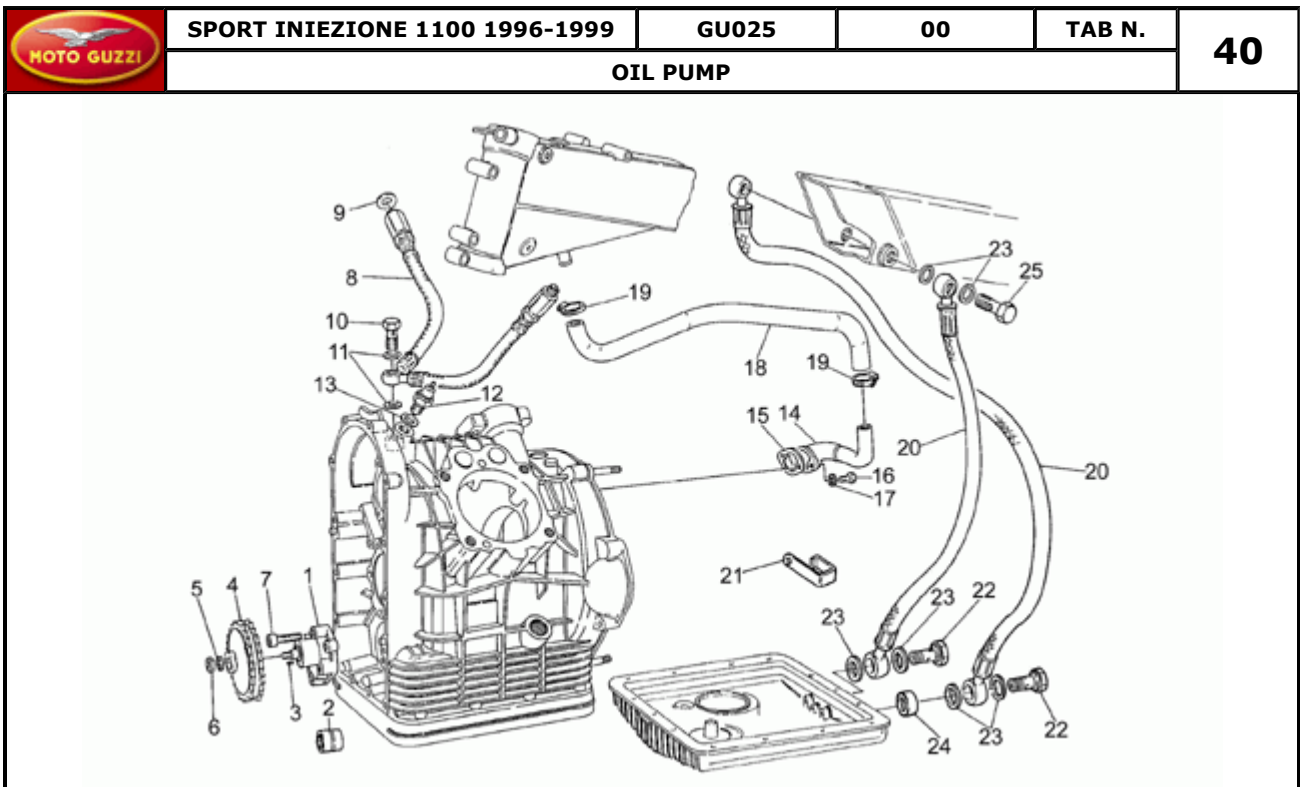

Pos.	Description	Year	I_M	Country	Version	Code	Q.ty	P.Cod.
1	Oil pump	-	-	-	-	GU30146400	1	
2	Roller bearing 10x22x20	-	-	-	-	GU92252210	1	
3	Transmission key	-	-	-	-	GU13148300	1	
4	Oil pump gear	-	-	-	-	GU30147700	1	
5	Spring washer	-	-	-	-	GU95120085	1	
6	Nut	-	-	-	-	GU92602308	1	
7	Screw M8X30	-	-	-	-	GU98622430	4	
8	Pipe	-	-	-	-	GU01153602	1	
9	Gasket	-	-	-	-	GU25656102	2	
10	Screw	-	-	-	-	GU95990037	1	
11	Gasket 8,25x15x1	-	-	-	-	GU12154200	2	
12	Pressure sensor	-	-	-	-	GU17768750	1	
13	Gasket 12,25	-	-	-	-	GU12006400	1	
14	Breather pipe	-	-	-	-	GU01007200	1	
15	Gasket	-	-	-	-	GU12007600	1	
16	Hex screw M6X20	-	-	-	-	GU98054320	2	
17	Washer 6,5x11x2	-	-	-	-	GU95120065	2	
18	Breather pipe	-	-	-	-	GU30157400	1	
19	Hose clamp	-	-	-	-	GU93305018	2	
20	Oil return pipe	-	-	-	-	GU01154600	2	
21	Pipe guide	-	-	-	-	GU01162800	1	
22	Oil pipe screw	-	-	-	-	GU01006600	2	
23	Gasket	-	-	-	-	GU10154200	10	
24	Spacer	-	-	-	-	GU91181613	2	
25	Bored screw	-	-	-	-	GU95990084	2