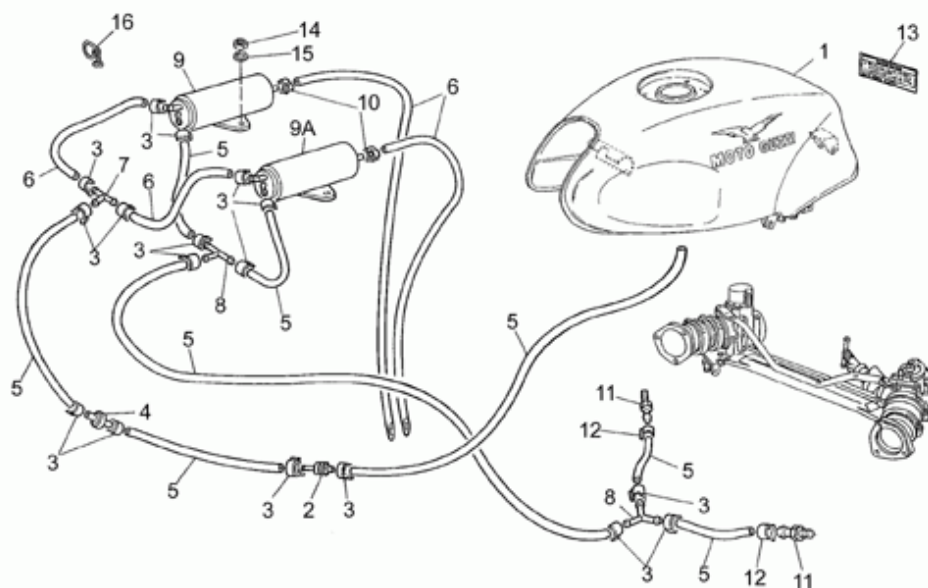

SPORT INIEZIONE 1100 1996-1999	GU025	00	TAB N.	04
	FUEL VAPOUR RECOVER SYSTEM				

Pos.	Description	Year	I_M_	Country	Version	Code	Q.ty	P.Cod.
1	Fuel tank	-	-	-	-	red	GU01100221	1
	Fuel tank	-	-	-	-	yell	GU01100222	1
	Fuel tank	-	-	-	-	bl	GU01100223	1
	Fuel tank	-	-	-	-	gr	GU01100220	1
2	Oil breather valve	-	-	-	-	-	GU29104985	1
3	Hose clamp	-	-	-	-	-	GU29108550	20
4	Pressure valve	-	-	-	-	-	GU01102520	1
5	Pipe SAEJ30R76X121/4"	-	-	-	-	-	GU00823956060	1
6	Rubber pipe 12,5X7,8 5/16"	-	-	-	-	-	GU00823956080	1
7	3-way union	-	-	-	-	-	GU30106620	1
8	3-way union	-	-	-	-	-	GU29106660	2
9	RH carbon filter	-	-	-	-	-	GU01116020	2
	LH carbon filter	-	-	-	-	-	GU01116021	2
10	Hose clamp	-	-	-	-	-	GU28157950	2
11	Union	-	-	-	-	-	GU30115220	2
12	Hose clamp	-	-	-	-	-	GU93305008	2
13	Decal "Attention"	-	-	-	-	-	GU30944300	1
14	Nut M6x1	-	-	-	-	-	GU92630106	6
15	Washer 6,15x11x0,8	-	-	-	-	-	GU95004206	6
16	Eyelet	-	-	-	-	-	GU31659720	2