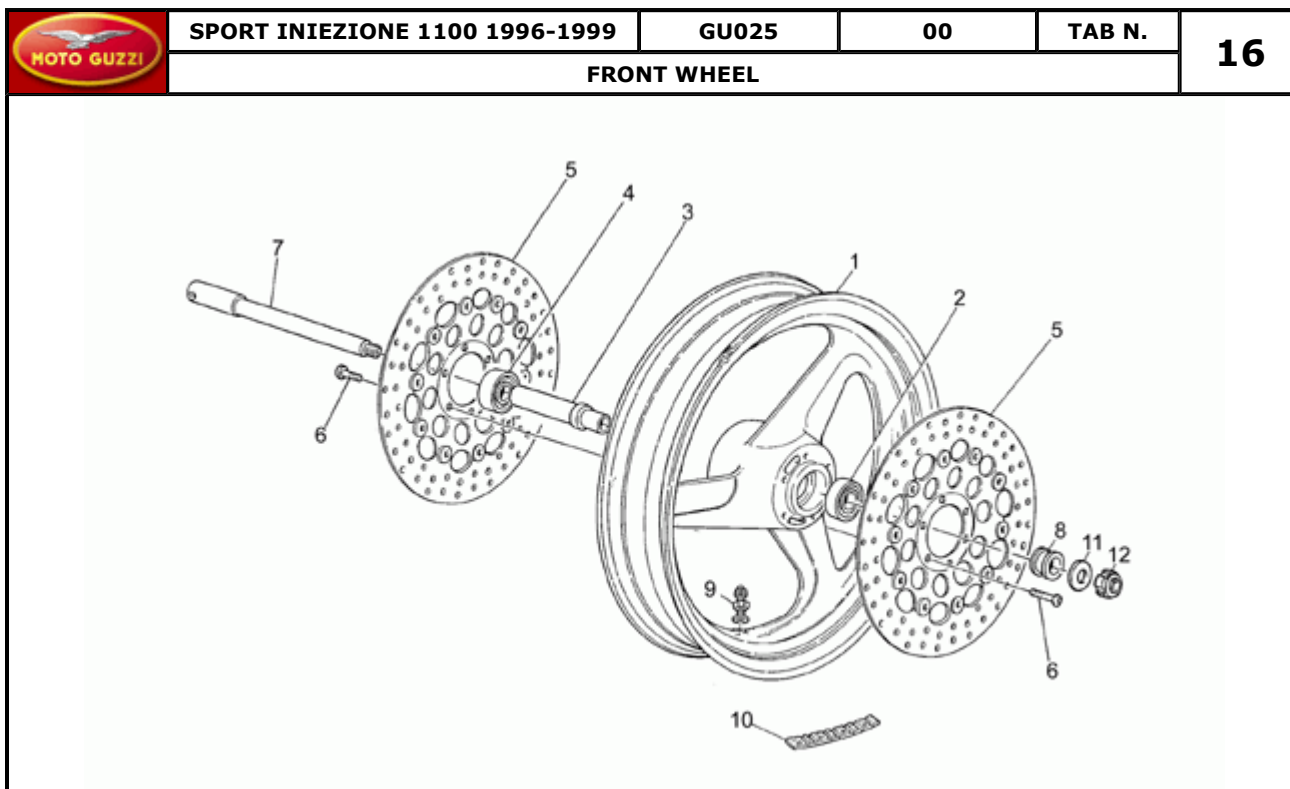

Pos.	Description	Year	I_M_	Country	Version	Code	Q.ty	P.Cod.
1	Front wheel	-	-	-	-	GU01610300	1	
2	Ball bearing 25x52x15	-	-	-	-	GU92205227	1	
3	Bearing internal spacer	-	-	-	-	GU01615300	1	
4	Bearing 20x52x15	-	-	-	-	GU92201821	1	
5	Front brake disc	-	-	-	-	GU37613305	2	
6	Hex socket screw M8x20	-	-	-	-	GU98230820	12	
7	Front wheel spindle	-	-	-	-	GU01614100	1	
8	Spacer	-	-	-	-	GU01616300	1	
9	Air valve	-	-	-	-	GU28617760	1	
10	Counterweight	-	-	-	-	GU14616150	1	
11	Washer	-	-	-	-	GU95004219	1	
12	Ring nut	-	-	-	-	GU93704160	1