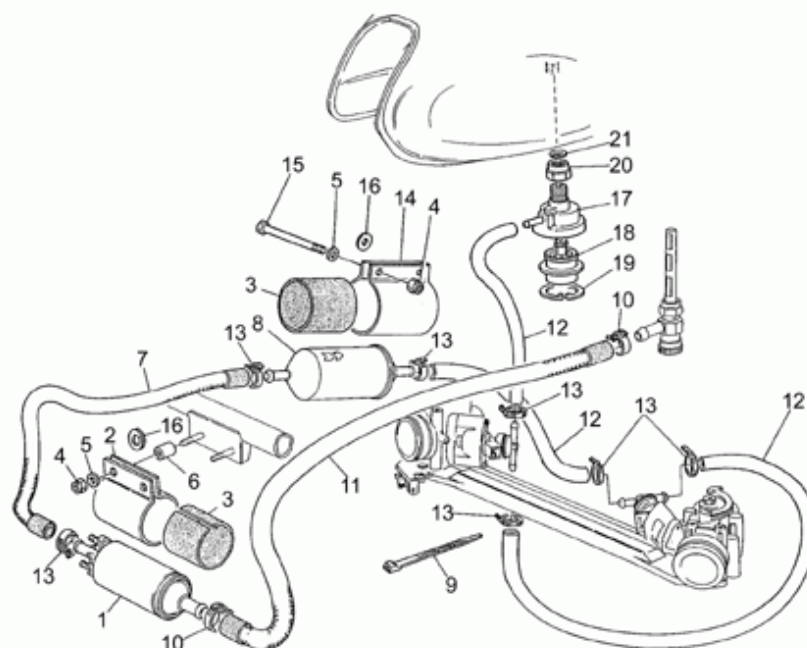

SPORT INIEZIONE 1100 1996-1999	GU025	00	TAB N.	26
	FUEL SUPPLY				

Pos.	Description	Year	I_M_	Country	Version	Code	Q.ty	P.Cod.
1	Fuel pump	-	-	-	-	GU29107261	1	
2	Hose clamp	-	-	-	-	GU30107300	1	
3	Support rubber part	-	-	-	-	GU30105800	2	
4	Nut M6x1	-	-	-	-	GU92630206	4	
5	Washer	-	-	-	-	GU95000206	4	
6	Spacer	-	-	-	-	GU91180618	2	
7	Pipe from p"ump to filter	-	-	-	-	GU30106100	1	
8	Fuel filter	-	-	-	-	GU30106000	1	
9	Hose clamp 8,8x185	-	-	-	-	GU30609600	4	
10	Hose clamp	-	-	-	-	GU12157900	2	
11	Pipe	-	-	-	-	GU01106500	1	
12	Pipe SAEJ30R9	-	-	-	-	GU00823952080	1	
13	Hose clamp	-	-	-	-	GU93305017	7	
14	Hose clamp	-	-	-	-	GU30113800	1	
15	Screw	-	-	-	-	GU98052370	2	
16	Washer 6,4x12x1,2	-	-	-	-	GU95100141	4	
17	Voltage regulator support	-	-	-	-	GU01112900	1	
18	Fuel pressure regulator	-	-	-	-	GU01112800	1	
19	Circlip	-	-	-	-	GU90272037	1	
20	Ring nut	-	-	-	-	GU30105200	1	
21	Gasket	-	-	-	-	GU90714103	1