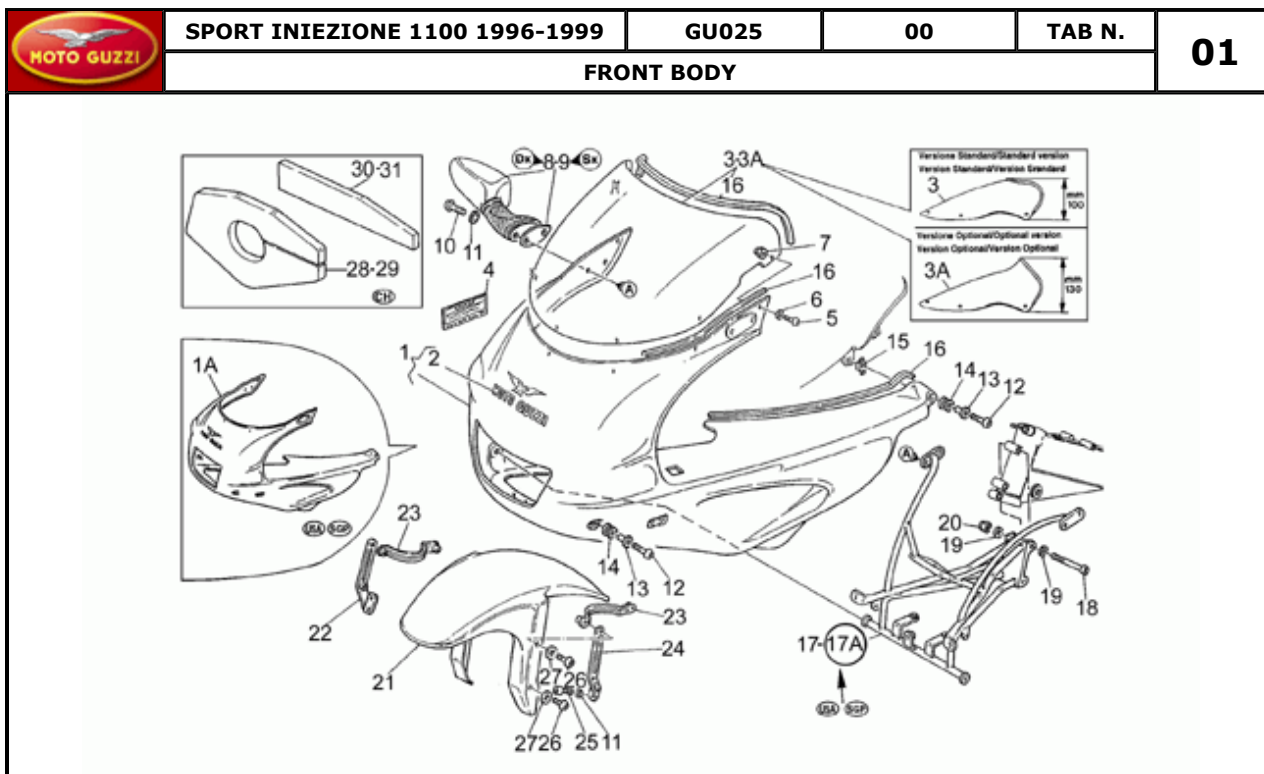

Pos.	Description	Year	I_M	Country	Version	Code	Q.ty	P.Cod.
1	Front fairing, blank	-	-	-	-	gr GU01575400	1	
	Front fairing, red	-	-	-	-	red GU01575401	1	
	Front fairing, yellow	-	-	-	-	yell GU01575402	1	
	Front fairing, black	-	-	-	-	bl GU01575403	1	
	Front fairing	-	-	SGP-USA	-	gr GU01575420	1	
	Front fairing	-	-	SGP-USA	-	red GU01575421	1	
	Front fairing	-	-	SGP-USA	-	yell GU01575422	1	
	Front fairing	-	-	SGP-USA	-	bl GU01575423	1	
2	"MotoGuzzi" decal,silver/black	-	-	-	-	GU01917500	1	
3	Windscreen	-	-	-	std	GU37577205	1	
	Windscreen	-	-	-	opt	GU37577206	1	
4	Decal "Attention"	-	-	SGP-USA	-	GU30944400	1	
5	Screw	-	-	-	-	GU98230515	6	
6	Nylon washer 5,5X12X1	-	-	-	-	GU30577800	6	
7	Nut	-	-	-	-	GU92630205	6	
8	RH rearview mirror	-	-	-	-	GU30769400	1	
9	LH rearview mirror	-	-	-	-	GU30769800	1	
10	Screw	-	-	-	-	GU98230620	4	
11	Washer 6,4x10x0,7	-	-	-	-	GU14217901	4	
12	Screw	-	-	-	-	GU98230622	4	
13	Spacer D.6,5	-	-	-	-	GU30576100	4	
14	Rubber spacer	-	-	-	-	GU91551010	4	
15	Captive nut	-	-	-	-	GU92660601	2	
16	Gasket PVC	-	-	-	-	GU00823931080	1	
17	Instrum.holder frame	-	-	SGP-USA	C	GU01590520	1	
	Instrum.holder frame	-	-	-	T	GU01590500	1	
18	Screw	-	-	-	-	GU98610360	2	
19	Washer	-	-	-	-	GU95000206	4	
20	Nut M6x1	-	-	-	-	GU92630206	2	
21	Front mudguard blank	-	-	-	-	gr GU01434401	1	
	Front mudguard	-	-	-	-	red GU01434402	1	
	Front mudguard	-	-	-	-	yell GU01434403	1	
	Front mudguard	-	-	-	-	bl GU01434404	1	
22	RH front mudguard supp.	-	-	-	-	GU01435700	1