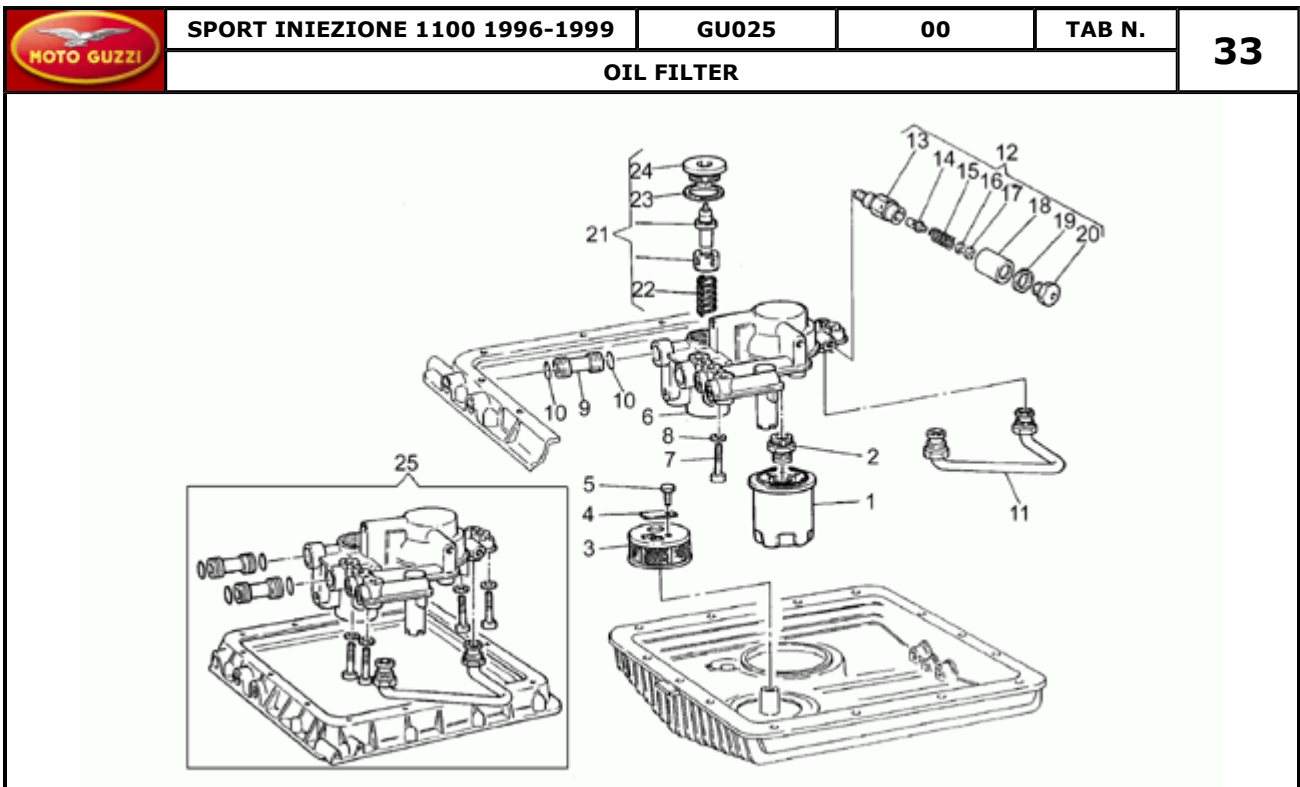

Pos.	Description	Year	I_M	Country	Version	Code	Q.ty	P.Cod.
1	Oil filter	-	-	-	-	GU30153000	1	
2	Union	-	-	-	-	GU30003800	1	
3	Oil filter	-	-	-	-	GU01152200	1	
4	Plate	-	-	-	-	GU95187006	1	
5	Hex screw M6X16	-	-	-	-	GU98054316	1	
6	Support	-	-	-	-	GU01003800	1	
7	Screw	-	-	-	-	GU98620340	4	
8	Washer 6,15x11x0,8	-	-	-	-	GU95004206	4	
9	Hose union	-	-	-	-	GU01005500	2	
10	O-ring 13,95x2,92	-	-	-	-	GU90706140	4	
11	Pipe	-	-	-	-	GU01005701	1	
12	Oil valve cpl.	-	-	-	-	GU30158201	1	
13	Valve body	-	-	-	-	GU30158701	1	
14	Piston	-	-	-	-	GU30150900	1	
15	Spring	-	-	-	-	GU94321079	1	
16	Washer 6,15x11x0,8	-	-	-	-	GU95004206	1	
17	Washer	-	-	-	-	GU30158900	1	
18	Cup	-	-	-	-	GU30158800	1	
19	Washer 18,25x24x1	-	-	-	-	GU18144350	1	
20	Plug	-	-	-	-	GU30159000	1	
21	Thermostatic valve compl.	-	-	-	-	GU01163500	1	
22	Spring	-	-	-	-	GU20164010	1	
23	Copper gasket	-	-	-	-	GU01163700	1	
24	Plug	-	-	-	-	GU01163600	1	
25	Flange modification kit	-	-	-	R	GU01999502	1