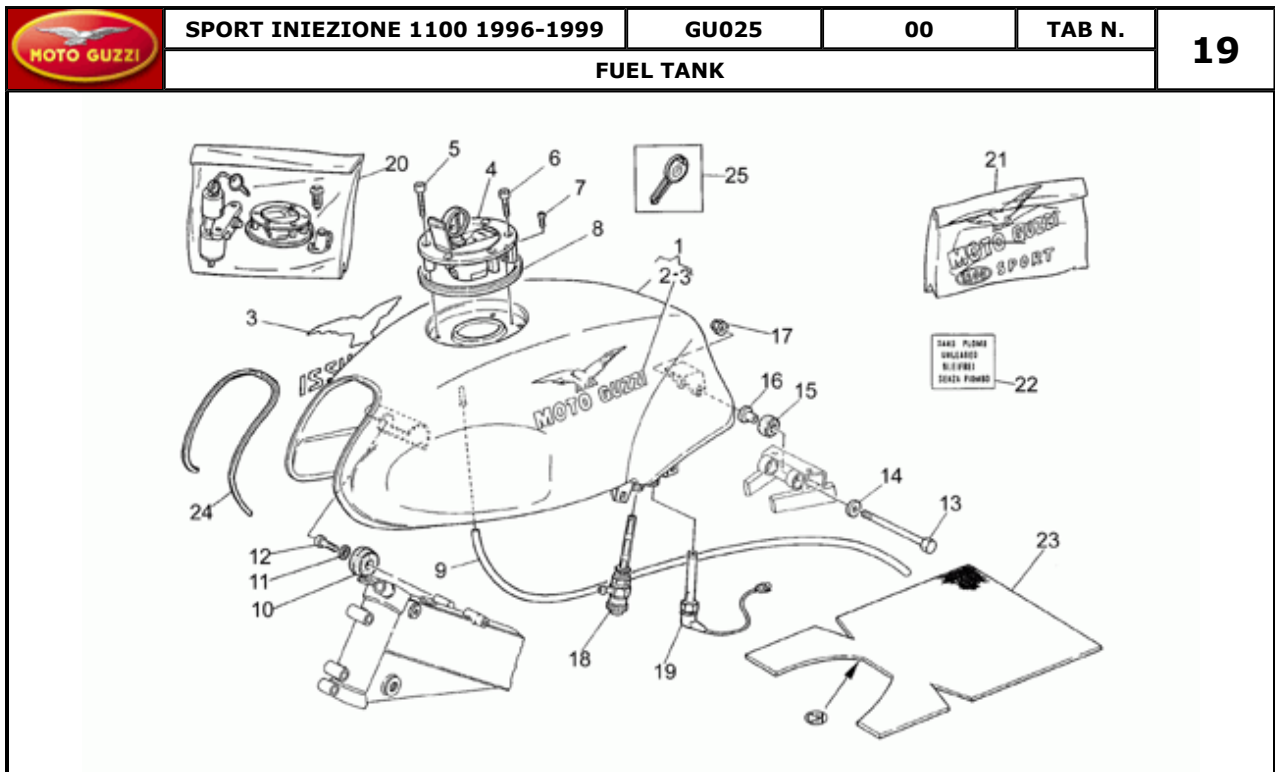

Pos.	Description	Year	I_M_	Country	Version	Code	Q.ty	P.Cod.
1	Fuel tank	-	-	-	red	GU01100201	1	
	Fuel tank	-	-	-	yell	GU01100202	1	
	Fuel tank	-	-	-	bl	GU01100203	1	
	Fuel tank	-	-	-	gr	GU01100200	1	
2	"Moto Guzzi" LH decal	-	-	-	-	GU01917900	1	
3	"Moto Guzzi" RH decal	-	-	-	-	GU01917800	1	
4	Fuel filler cap	-	-	-	-	GU01103920	1	
5	Screw M5X30	-	-	-	-	GU98620230	3	
6	Hex socket screw M5X10	-	-	-	-	GU98622210	3	
7	Screw	-	-	-	-	GU98622215	1	
8	Gasket	-	-	-	-	GU01101700	1	
9	Rubber pipe 5X9	-	-	-	-	GU00823944050	1	
10	Rubber spacer	-	-	-	-	GU66103415	2	
11	Washer 8,4X13X0,8	-	-	-	-	GU14615901	2	
12	Screw	-	-	-	-	GU98622420	2	
13	Screw	-	-	-	-	GU98052398	1	
14	Washer	-	-	-	-	GU95000206	1	
15	Rubber spacer	-	-	-	-	GU30107100	2	
16	T bush	-	-	-	-	GU30103500	2	
17	Nut M6x1	-	-	-	-	GU92630106	1	
18	Fuel cock	-	-	-	-	GU29105460	1	
19	Fuel level sensor	-	-	-	-	GU01103001	1	
20	Lock hardware kit	-	-	-	-	GU01736820	1	
21	Decal set	-	-	-	-	GU01923300	1	
22	Sticker	-	-	AUS-CH-UK	-	GU29995735	1	
23	Fuel tank cover	-	-	CH	-	GU01103800	1	
24	Gasket PVC	-	-	-	-	GU00823931080	1	
25	Non indented key blank	-	-	-	-	GU30735500	1